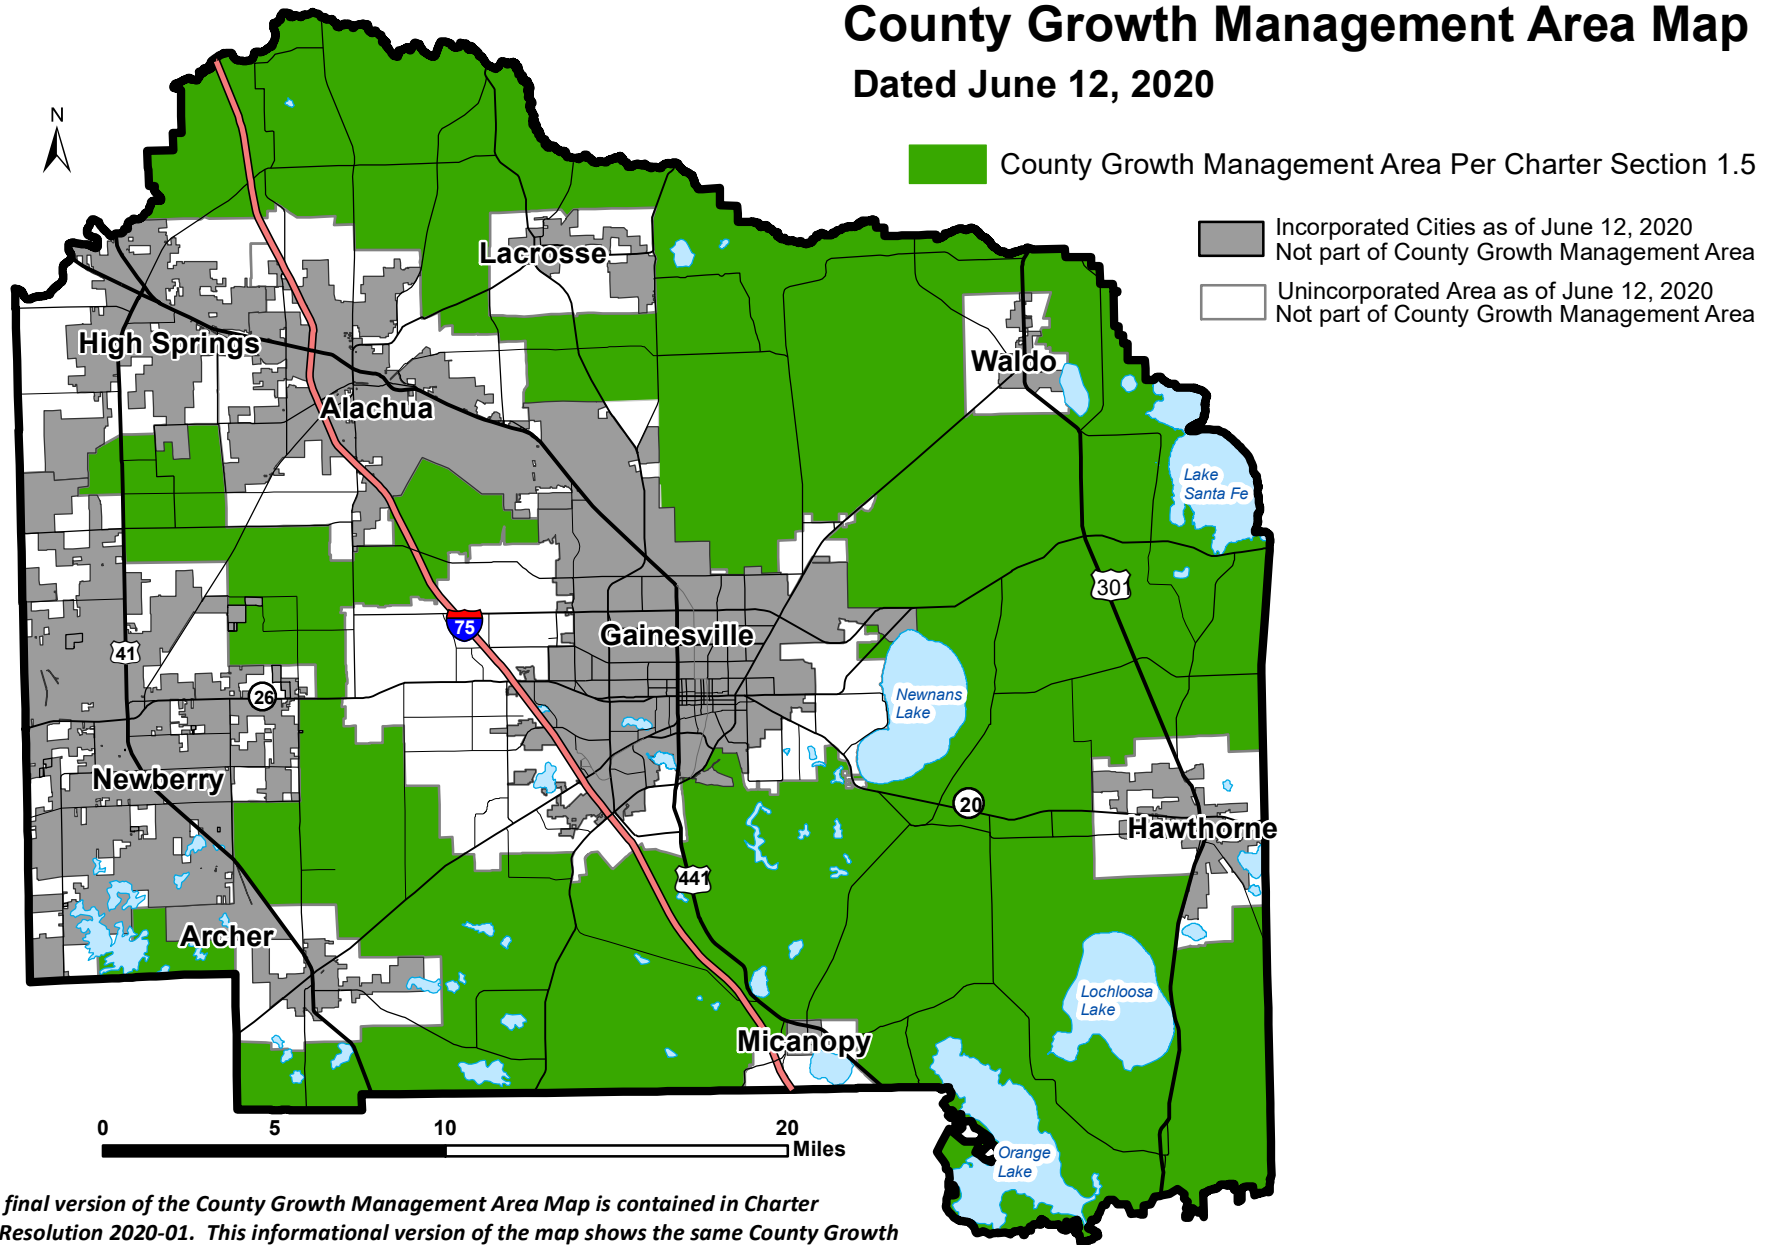

County Growth Management Area Map

Dated June 12, 2020

Note: The approved final version of the County Growth Management Area Map is contained in Charter Review Commission Resolution 2020-01. This informational version of the map shows the same County Growth Management Area as the map in CRC resolution 2020-01, but this version of the map excludes parcel lines for enhanced visual clarity.

Prepared for the Alachua County Charter Review Commission