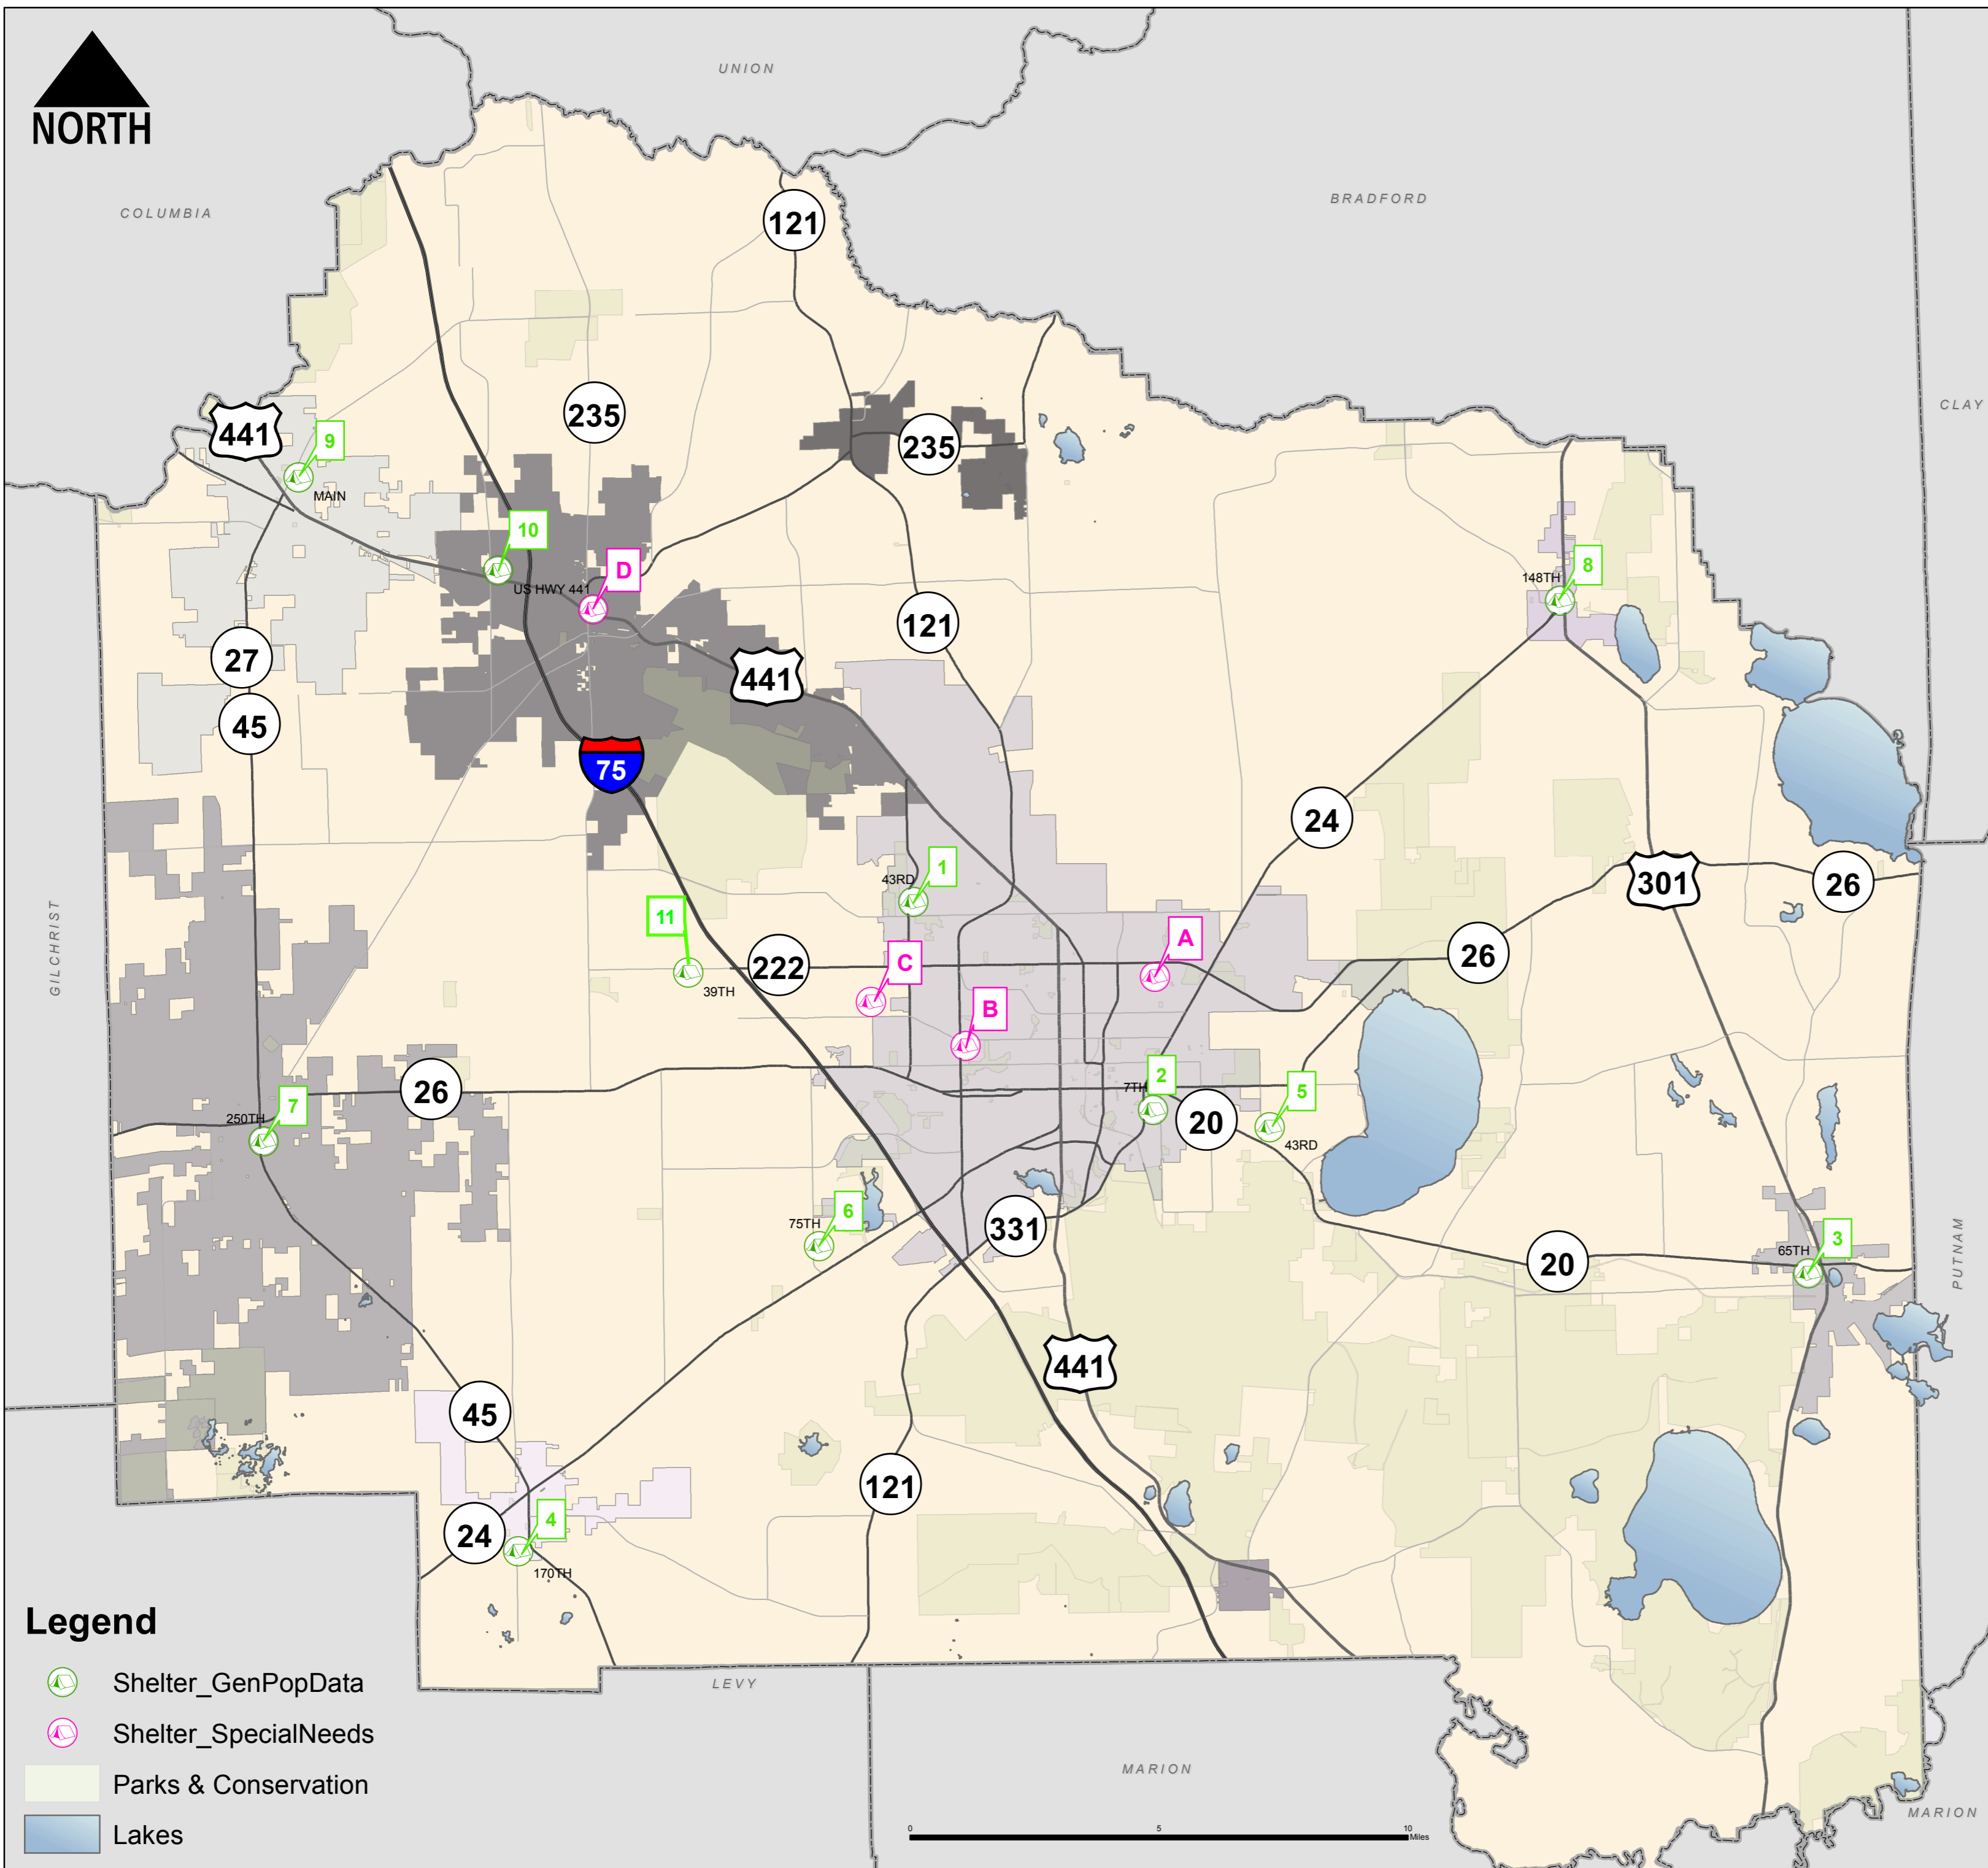

# Alachua County Public Emergency Shelters

## Special Needs Shelters

- A** Rawlings Elementary School  
3500 NE 15 ST, Gainesville
- B** Westwood Middle School  
3215 NW 15 AV, Gainesville
- C** Buchholz High School  
5510 NW 27 AV, Gainesville
- D** Alachua Elementary School  
13800 NW 152 PL, Alachua

## General Population Shelters

- 1** Talbot Elementary School  
5701 NW 43 ST, Gainesville
- 2** Williams Elementary School  
1245 SE 7 AV, Gainesville
- 3** Shell Elementary School  
21633 SE 65 AV, Hawthorne
- 4** Archer Community School  
14533 SW 170 ST, Archer
- 5** Eastside High School  
1201 SE 43 ST, Gainesville
- 6** Kanapaha Middle School  
5005 SW 75 ST, Gainesville
- 7** Oakview Middle School  
1203 SW 250 ST, Newberry
- 8** Waldo Community School  
14450 NE 148 PL, Waldo
- 9** High Springs Community School  
1015 N Main Street, High Springs
- 10** Santa Fe High School  
16213 NW US Hwy 441, Alachua
- 11** Meadowbrook Elementary School  
11525 NW 39 ST, Gainesville

Map created 04/01/2012 fw

K/projects/Minor Projects/EOC\_ShelterMap/PublicShelters\_EOC\_040113