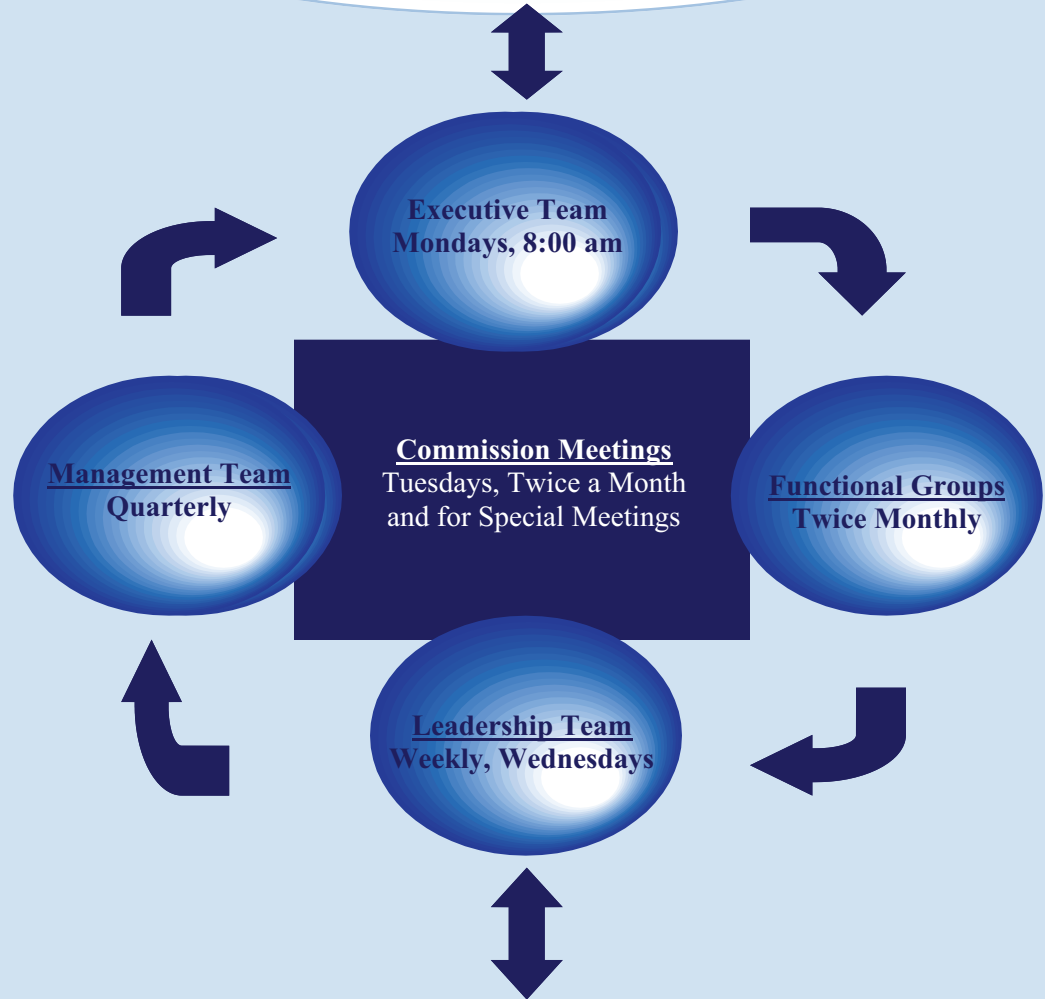

Alachua Excels

ALACHUA COUNTY, FLORIDA

ALACHUA EXCELS

County Manager's Office
Fiscal Year 2009

Public Engagement

Alachua County strives to engage the public through public hearings, during the citizen concerns segment of Board meetings, by hosting informational meetings, encouraging involvement on the many County citizen boards and committees, by conducting surveys and receiving email and website comments.

Employee Teams

Specific tasks are assigned by the County Manager, Functional Group or Department to accomplish an identified organizational task or engage employees.