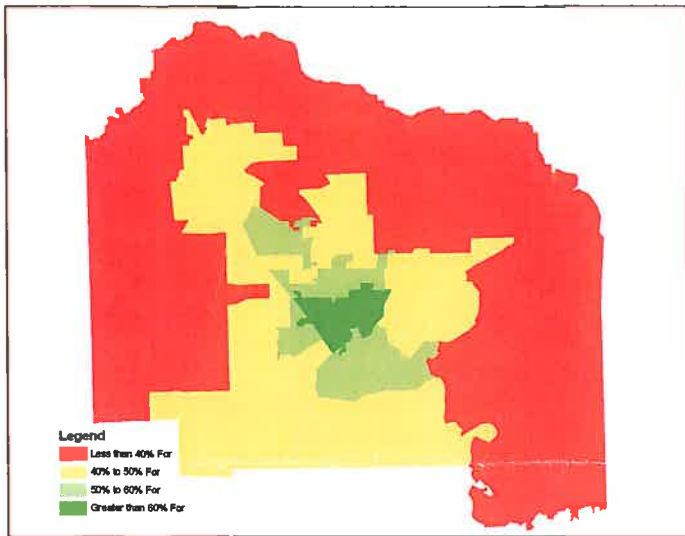

Wild Spaces Public Places Results by Precinct*

Pct	Location	FOR	AGAINST
28	McPherson Rec Ctr	45.49%	54.51%
29	RT Schafer Lodge	54.25%	45.75%
30	Greater Bethel AME	44.82%	55.18%
31	J Wayne Reitz Union	70.51%	29.49%
32	Lifesouth Blood Ctr	62.27%	37.73%
33	Highlands Presbyterian	46.80%	53.20%
34	Fairbanks	31.26%	68.74%
35	SW United Methodist	54.83%	45.17%
36	Doyle Connor Bldg	64.51%	35.49%
37	Unitarian Universalist Fellowship	48.23%	51.77%
38	Warehouse at Farmers Mkt	42.45%	57.55%
39	Living Faith Fellowship	54.40%	45.60%
40	Univ. City Church of Christ	53.79%	46.21%
41	Cornerstone	53.50%	46.50%
42	Tower Road Library	50.03%	49.97%
43	Grace Methodist	43.01%	56.99%
44	Performing Arts	66.40%	33.60%
45	Trinity Methodist	46.67%	53.33%
46	Westside Baptist	39.50%	60.50%
47	The Family Church	40.08%	59.92%
48	Country Inn and Suites	51.93%	48.07%
49	Jonesville Fire Station	38.63%	61.37%
51	Faith Presbyterian	45.37%	54.63%
52	DAV Headquarters	54.47%	45.53%
54	Harn Museum	66.34%	33.66%
55	Carpenters Union Hall	48.13%	51.87%
56	Covenant Presbyterian	46.02%	53.98%
57	ZL Sung 7th Day Adventist	50.07%	49.93%
58	Lighthouse Baptist	43.84%	56.16%
59	Days Inn - University	68.83%	31.17%
60	Fellowship Baptist	34.40%	65.60%
61	The Atrium	55.49%	44.51%
62	North Central Baptist	52.61%	47.39%
63	Turkey Creek Clubhouse	37.62%	62.38%
64	Westminister Presbyterian	56.78%	43.22%
65	Newberry Methodist	33.04%	66.96%
66	Best Western Gateway Hotel	43.44%	56.56%
67	Oakdale Baptist	36.73%	63.27%
68	Shrine Club	44.17%	55.83%
69	Haile Meeting Hall	47.63%	52.38%
70	North Pleasant Grove Church	31.35%	68.65%
71	Archer Methodist	40.84%	59.16%
	Early Voting Machine 3	47.41%	52.59%
TOTAL		51.49%	48.51%